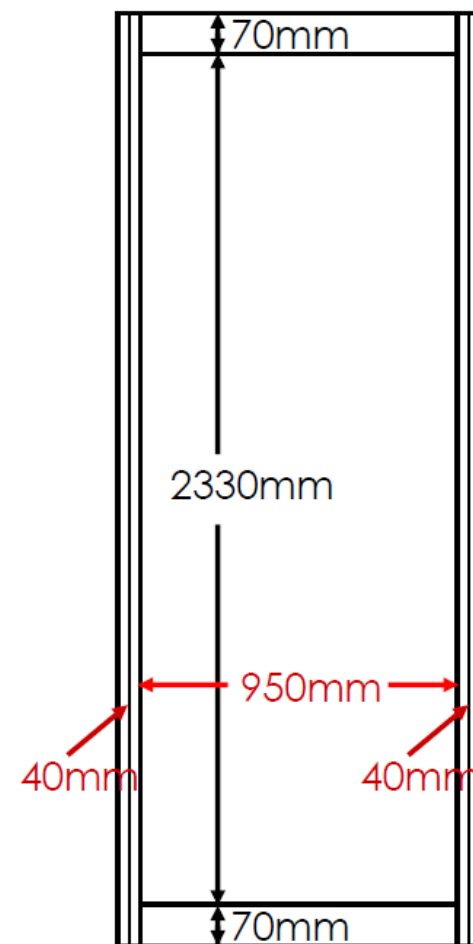

PRICE
SGD 150 each

GRAPHIC DIMENSION
420mmL x 210mmHt

Inkjet print compressed foam logo on fascia board

PRICE
SGD 180 each

GRAPHIC DIMENSION
600mmL x 350mmHt

Full inkjet print on 3mL fascia board

PRICE
SGD 200 each

GRAPHIC DIMENSION
2930mmL x 210mmHt

Full compressed foam on 3mL fascia board

PRICE
SGD 250 each

GRAPHIC DIMENSION
2930mmL x 210mmHt

Inkjet Print on System Panel

*visible system poles

Inkjet print on system panel

PRICE
SGD 250 per panel

*e.g. 6 panels x SGD 250 = SGD 1,500
based on the above picture*

VIEWABLE GRAPHIC DIMENSION
950mmL x 2330mmHt

PRINTABLE GRAPHIC DIMENSION
964mmL x 2350mmHt

Inkjet Print Mount on Compressed Foam

PRICE
SGD 110 per unit

SIDE GRAPHIC DIMENSION
535mmL x 760mmHt

Pull Up Banner

Pull Up Banner

PRICE
SGD 220 per panel

GRAPHIC DIMENSION
850mmL x 2000mmHt

2023 World Conference on Lung Cancer

SEPTEMBER 9-12, 2023 | SINGAPORE